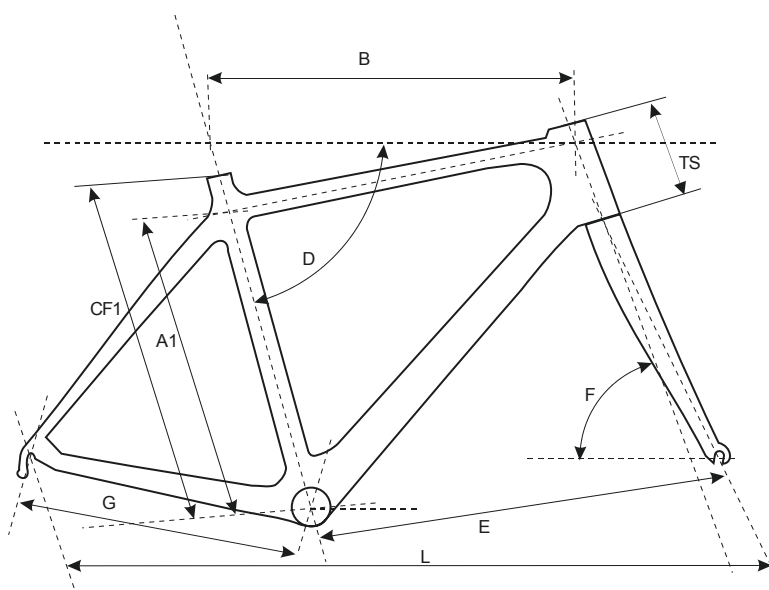

# SOMECC

Misure Telaio Somec monoscocca – Somec monocoque sizes

## JIABLO

	CF 1	A 1	B	D	G	E	TS	F	L
<b>1</b>	45,0	40,0	51,5	74,5	40,6	55,9	11,6	72,5	95,5
<b>2</b>	48,0	43,0	53,5	73,8	40,6	57,5	13,8	72,5	97,1
<b>3</b>	51,0	46,0	55,0	73,0	40,6	57,5	16,5	73	97,1
<b>4</b>	54,0	49,0	56,5	72,5	40,6	58,4	18,0	73	98,0
<b>5</b>	57,0	52,0	58,0	72,0	40,8	59,3	19,5	73	99,1
<b>6</b>	60,0	55,0	59,0	71,5	40,8	60,2	21,0	73	100,1