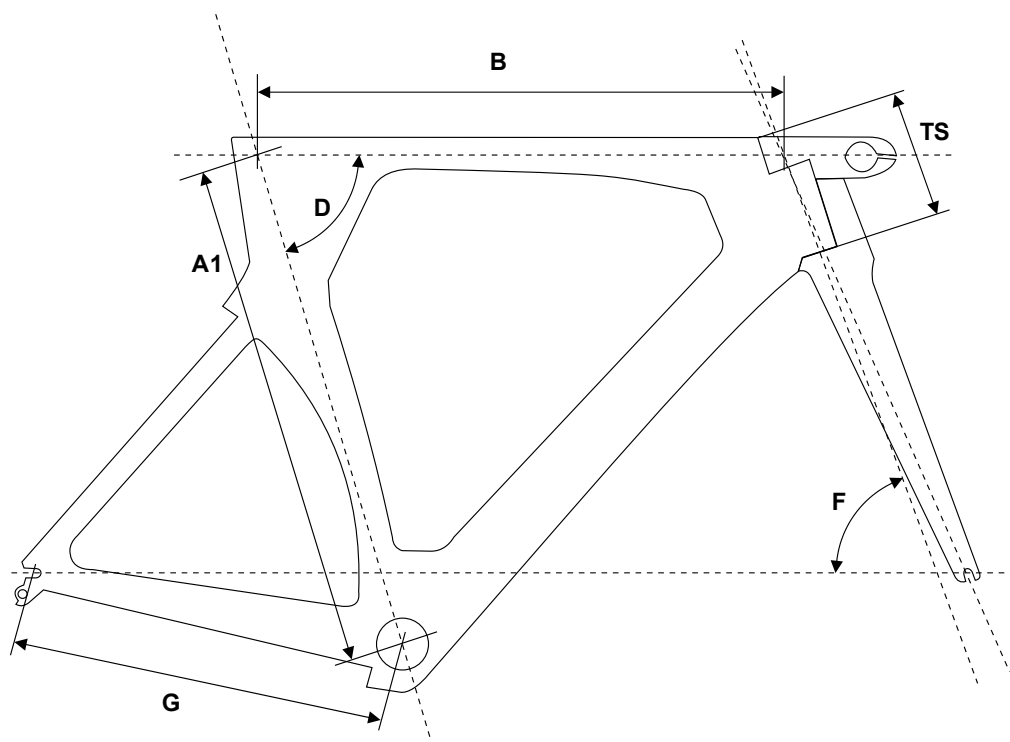

## FIRE

Misure Telai Somec monoscocca – Somec monocoque sizes

	CF 1	B	D	G	TS	F
1	49.0	51.0	75°	39.5	10.2	72.5°
2	52.0	53.5	75°	39.5	11.2	72.5°
3	54.0	55.0	75°	39.5	12.3	72.5°
4	56.0	57.0	75°	39.5	14.8	72.5°