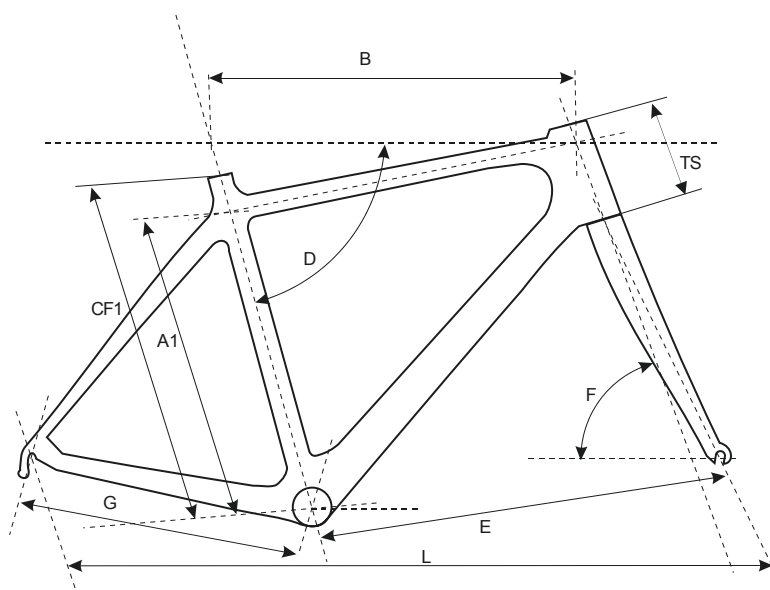

SOMECC

Misure Telaio Somec monoscocca – Somec monocoque sizes

FRECCIA

	CF 1	B	D	G	E	TS	F	L
1	45,0	50.5	75.0	40.6	57.3	10.0	70.5	96.8
2	47,0	51.5	74.5	40.6	57.4	11.0	71.0	97.0
3	50,0	52.3	74.5	40.6	57.9	12.0	71.5	97.5
4	53,0	54.4	73.5	40.6	58.1	14.0	72.5	97.7
5	55,0	55.5	73.5	40.8	59.0	15.5	72.8	98.8
6	57,5	57.5	73.0	40.8	59.6	17.5	73.7	99.3
7	58,9	58.9	73.0	40.8	61.1	20.0	73.5	100.9