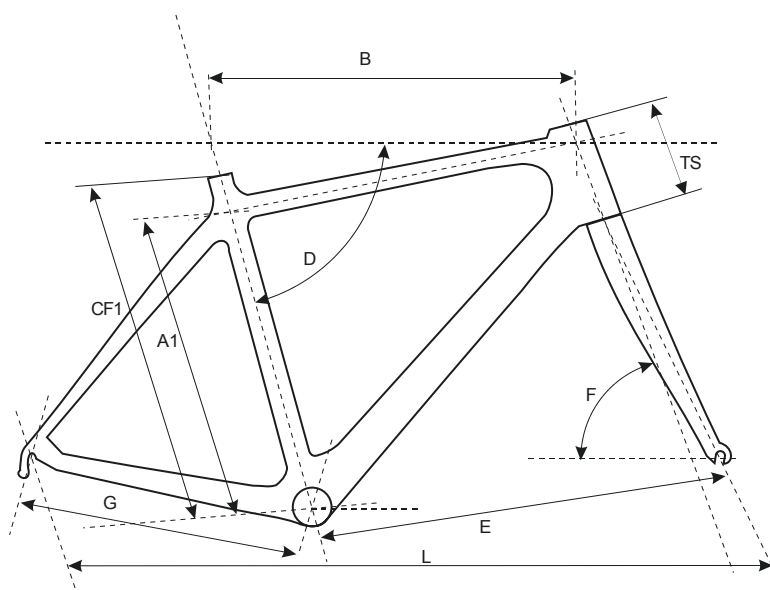

SOMECC

Misure Telaio Somec monoscocca – Somec monocoque sizes

GENESI

	CF1	B	D	G	E	TS	F	L
1	43.0	51.5	75°	40.5	58.3	12.0	71°	97.8
2	47.0	53.5	74.5°	40.5	58.9	13.5	72°	98.5
3	49.0	55.0	74°	40.5	59.3	15.0	72.8°	98.9
4	51.0	56.5	73.3°	40.5	59.6	16.5	73.3°	99.1
5	54.0	58.5	73°	40.5	61.0	18.5	73.5°	100.6