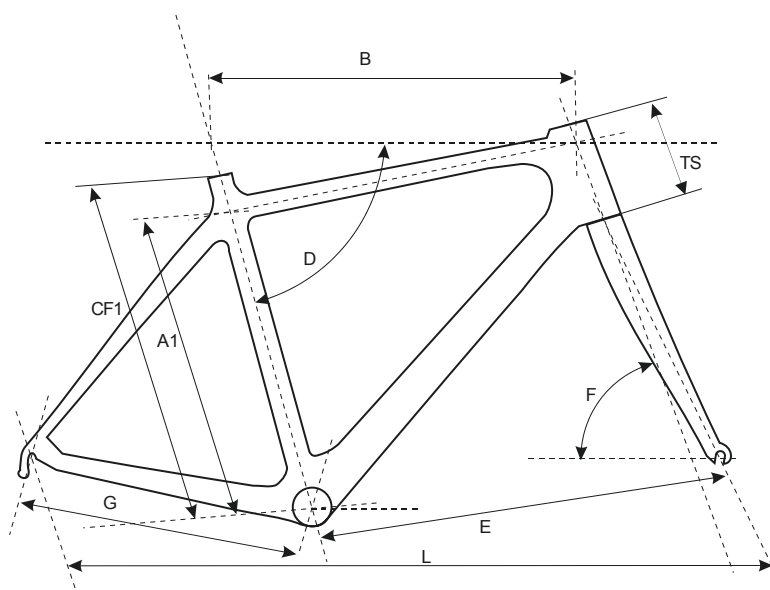

# SOMECC

Misure Telaio Somec monoscocca – Somec monocoque sizes

## KARBY

	CF 1	B	D	G	E	TS	F
<b>1</b>	48,0	52,5	74,5	40,5	57,1	10,5	72,5
<b>2</b>	51,0	54,0	73,5	40,5	57,7	12,0	72,5
<b>3</b>	54,0	55,0	73,5	40,5	58,3	15,5	73,0
<b>4</b>	57,0	56,5	73,0	40,5	59,3	19,0	73,0
<b>5</b>	60,0	58,0	73,0	40,5	60,8	21,5	73,0