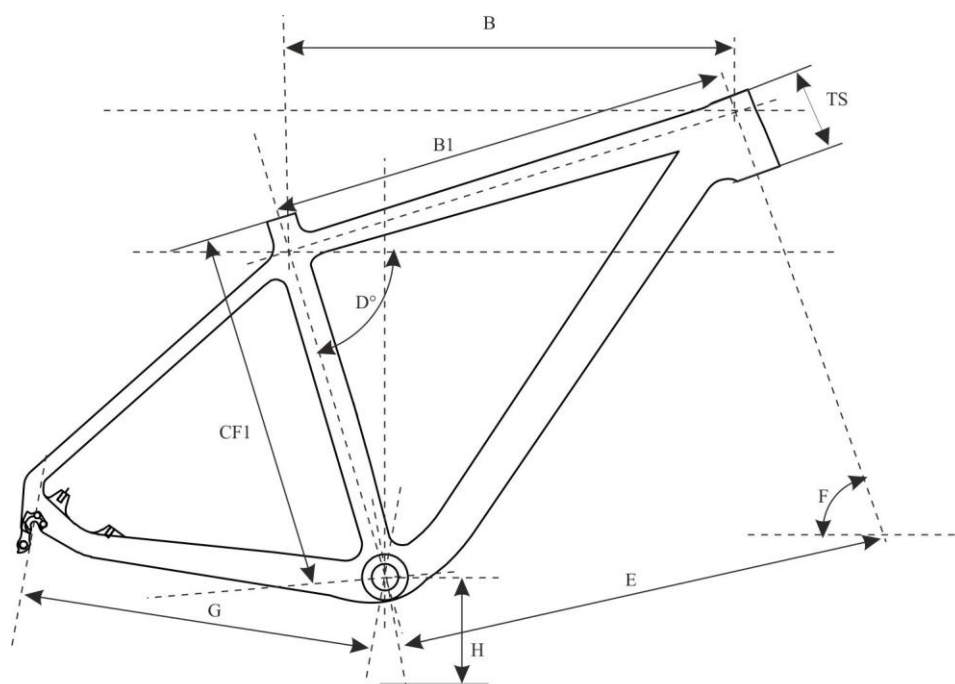

SOMECC

TUMAN 29.

Misure Telaio Somec monoscocca – Somec monocoque sizes

		CF 1	B	D	G	E	TS	F
1	15.5"	39.5	58.0	72.5°	44.0	64.5	10.0	69.5°
2	17.5"	44.0	60.0	72.5°	44.0	66.5	10.5	69.5°
3	19"	48.5	62.0	72.5°	44.0	68.5	11.0	69.5°
4	21"	53.5	64.0	72.5°	44.0	70.5	11.5	69.5°