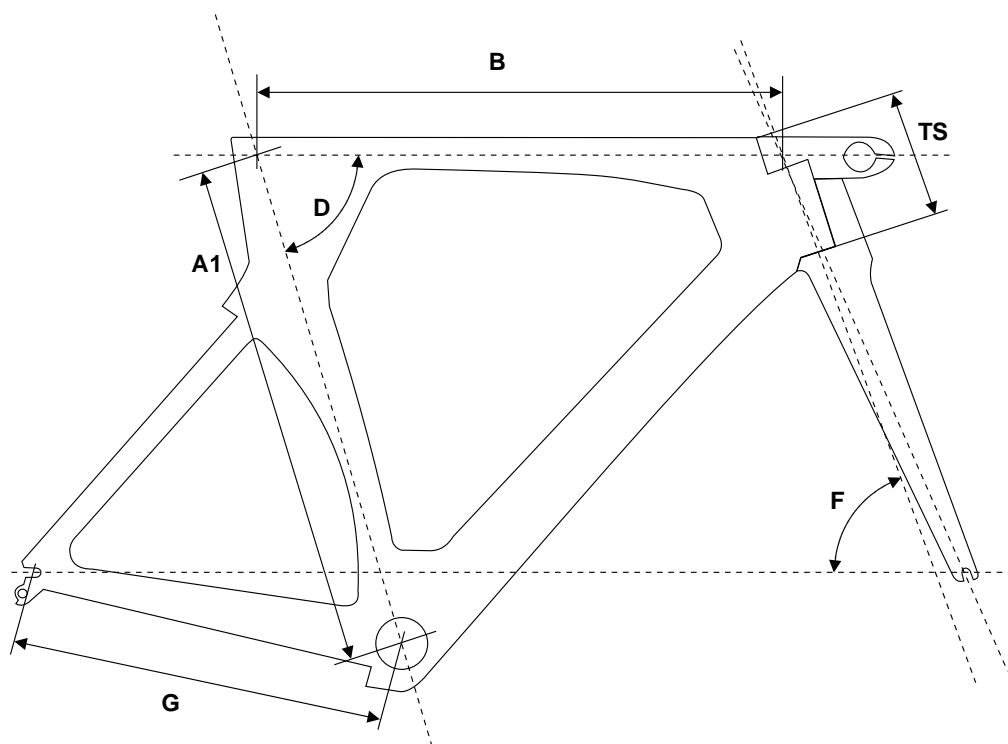

SOMECC

FIRE

Misure Telaio Somec monoscocca – Somec monocoque sizes

	CF 1	B	D	G	TS	F
1	49.0	51.0	75°	39.5	10.2	72.5°
2	52.0	53.5	75°	39.5	11.2	72.5°
3	54.0	55.0	75°	39.5	12.3	72.5°
4	56.0	57.0	75°	39.5	14.8	72.5°