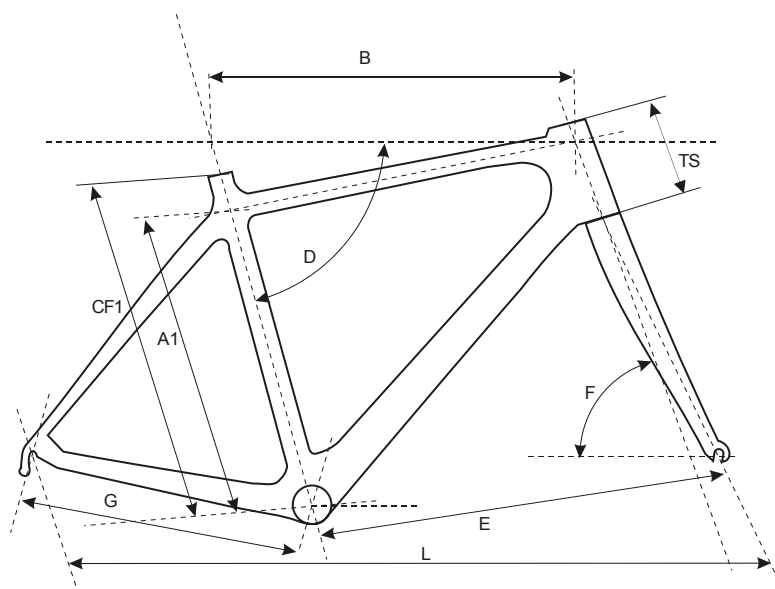

## GENESI

Misure Telaio Somec monoscocca – Somec monocoque sizes

	CF1	B	D	G	E	TS	F	L
<b>1</b>	43.0	51.5	75°	40.5	58.3	12.0	71°	97.8
<b>2</b>	47.0	53.5	74.5°	40.5	58.9	13.5	72°	98.5
<b>3</b>	49.0	55.0	74°	40.5	59.3	15.0	72.8°	98.9
<b>4</b>	51.0	56.5	73.3°	40.5	59.6	16.5	73.3°	99.1
<b>5</b>	54.0	58.5	73°	40.5	61.0	18.5	73.5°	100.6