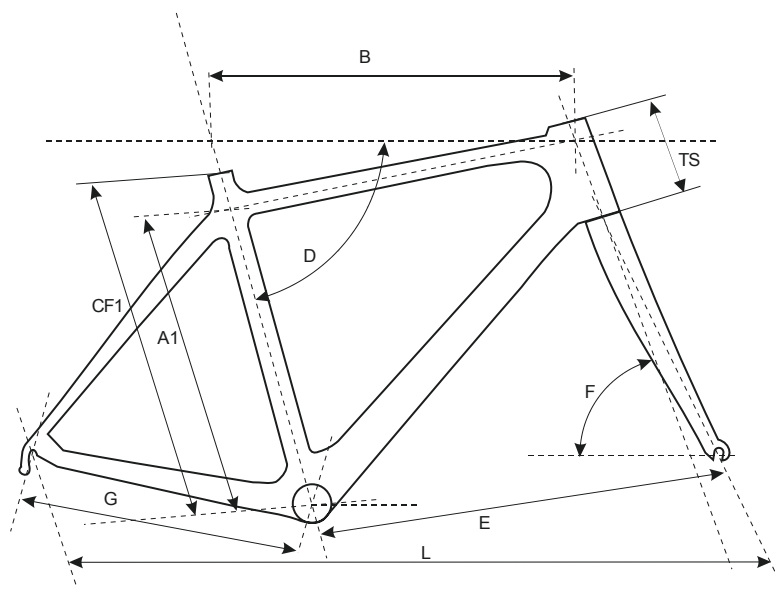

SOMECC

KRB

Misure Telaio Somec monoscocca – Somec monocoque sizes

	CF 1	B	D	G	E	TS	F
1	48,0	52,5	74,5	40,5	57,1	10,5	72,5
2	51,0	54,0	73,5	40,5	57,7	12,0	72,5
3	54,0	55,0	73,5	40,5	58,3	15,5	73,0
4	57,0	56,5	73,0	40,5	59,3	19,0	73,0
5	60,0	58,0	73,0	40,5	60,8	21,5	73,0