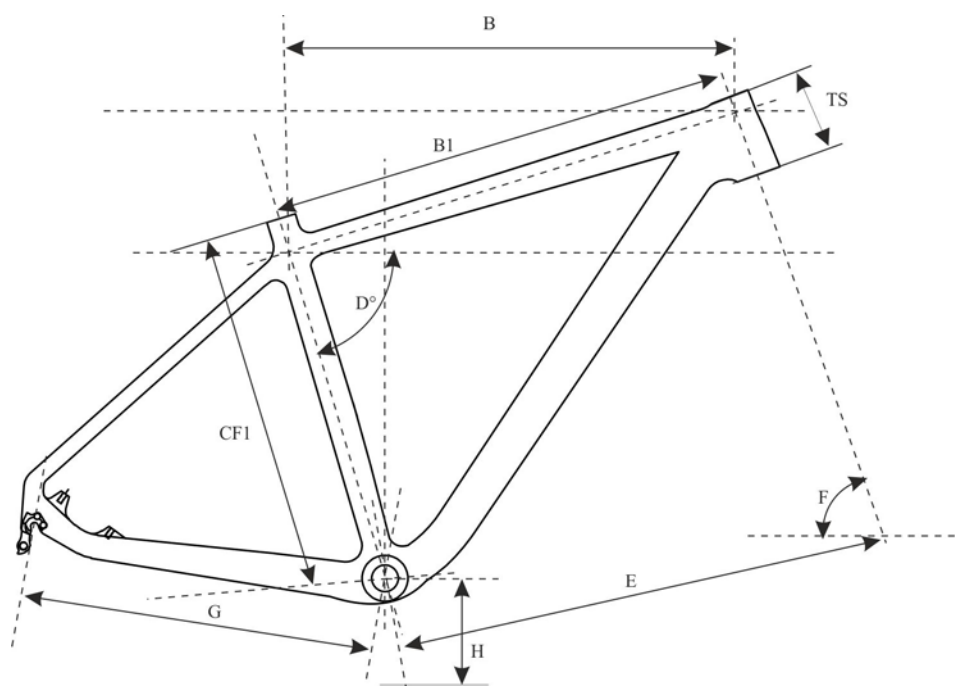

SOMECC

TUMAN 29.

Misure Telaio Somec monoscocca – Somec monocoque sizes

		CF 1	B	D	G	E	TS	F
1	15.5"	39.5	58.0	72.5°	44.0	64.5	10.0	69.5°
2	17.5"	44.0	60.0	72.5°	44.0	66.5	10.5	69.5°
3	19"	48.5	62.0	72.5°	44.0	68.5	11.0	69.5°
4	21"	53.5	64.0	72.5°	44.0	70.5	11.5	69.5°