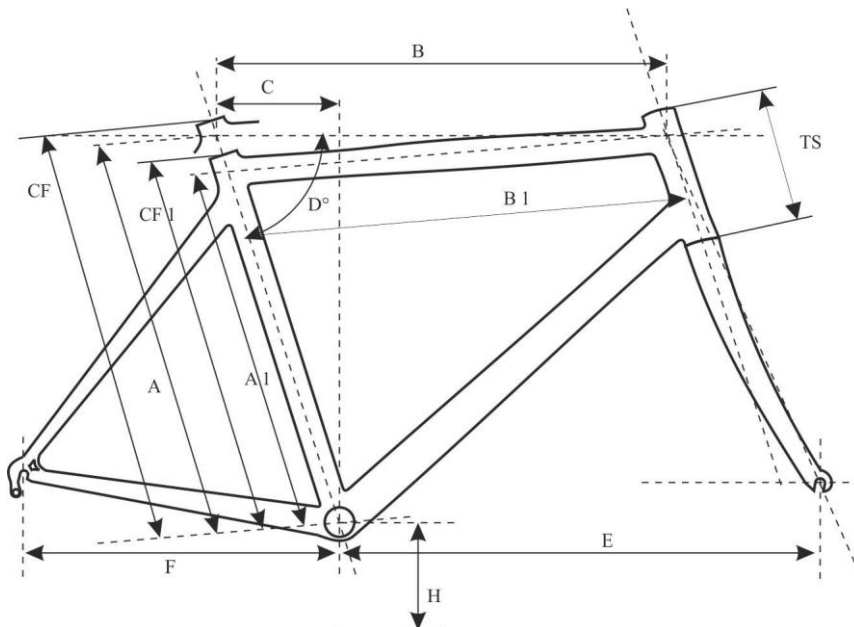

## SIZE CHART 2019

I seguenti telai Somec sono costruiti artigianalmente e su misura. La tabella indica esempi di misure.

The following Somec frames are hand-made and custom made. The geometry sheet below shows some examples of sizes.

C.F.	A	A 1	B	D	C	TS	H	E	F
		Sloping							
50,5	47,0	42,0	50,5	75,0°	12,6	11,7	27,0	57,0	41,0
51,5	48,0	43,0	51,5	74,5°	13,2	11,7	26,5	57,2	41,0
52,5	49,0	44,0	52,0	74,5°	13,5	12,4	26,5	57,8	41,0
53,5	50,0	45,0	53,0	74,5°	13,8	13,3	26,5	58,0	41,0
54,5	51,0	46,0	53,5	74,0°	14,0	14,2	26,5	58,2	41,0
55,5	52,0	47,0	54,5	74,0°	14,8	14,8	26,5	58,7	41,0
56,5	53,0	48,0	54,5	74,0°	15,0	15,8	26,5	58,7	41,0
57,5	54,0	49,0	55,5	73,5°	15,3	16,8	26,5	59,0	41,0
58,5	55,0	50,0	56,0	73,5°	16,1	16,8	26,5	59,3	41,0
59,5	56,0	51,0	57,0	73,0°	16,3	17,8	26,5	59,8	41,2
60,5	57,0	52,0	57,5	73,0°	16,6	18,8	26,5	60,0	41,2
61,5	58,0	53,0	58,0	73,0°	17,4	19,8	26,5	60,5	41,2
62,5	59,0	54,0	59,0	72,5°	17,7	20,8	26,8	60,7	41,4
63,5	60,0	55,0	59,5	72,5°	18,0	21,8	26,8	61,0	41,4
64,5	61,0	56,0	60,0	72,5°	18,3	22,6	26,8	61,4	41,4