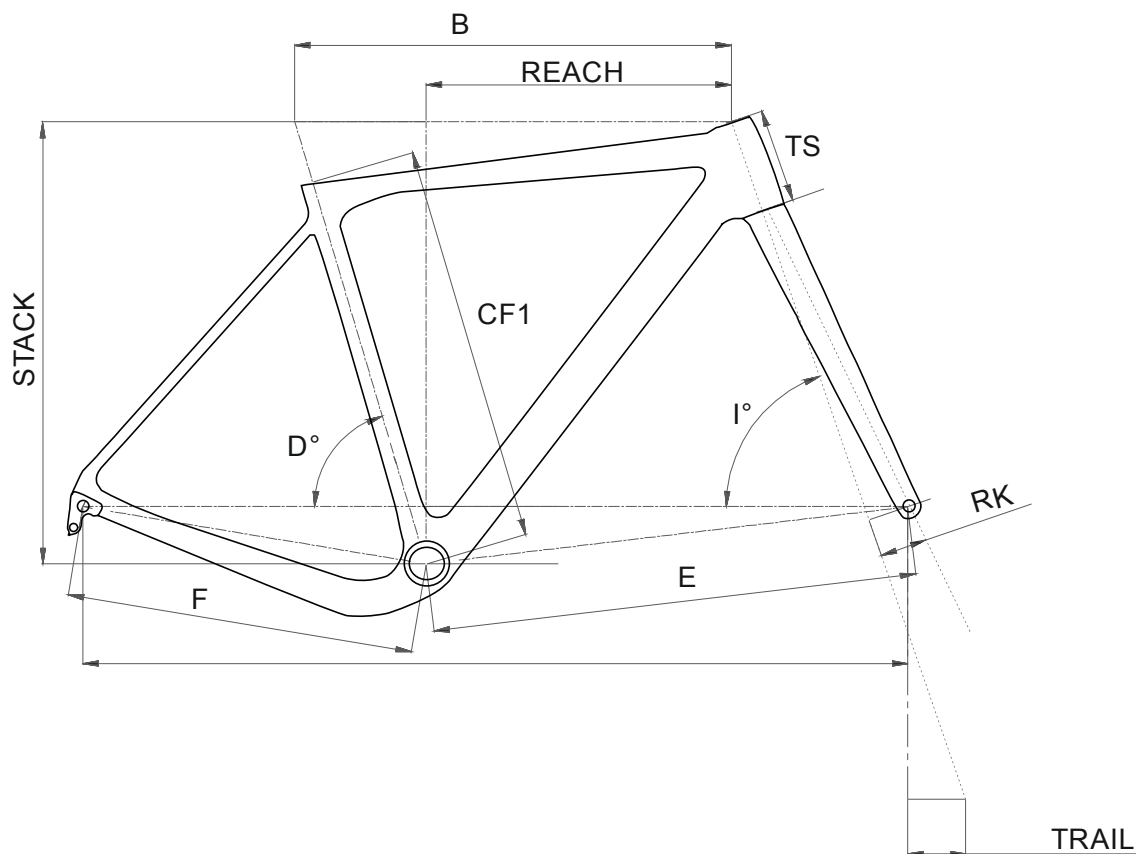

MULTISTRADA K

SIZE CHART 2020

	CF 1	B	TS	D°	I°	F	E	L	RK	STACK	REACH	TRAIL
1	44	52.0	11.0	74.0	70.0	42.5	59.0	100.5	50	53.0	37.0	72.5
2	48	53.5	12.0	73.5	71.0	42.5	59.5	101.0	50	54.5	37.5	66.5
3	50	55.0	14.0	73.0	71.5	42.5	60.0	101.5	50	56.5	38.0	65.5
4	55	57.5	17.5	72.5	72.0	42.5	61.5	103.0	50	60.0	38.5	60.4
5	58	59.5	20.5	72.5	72	42.5	63.5	105.0	50	63.0	40.0	60.4