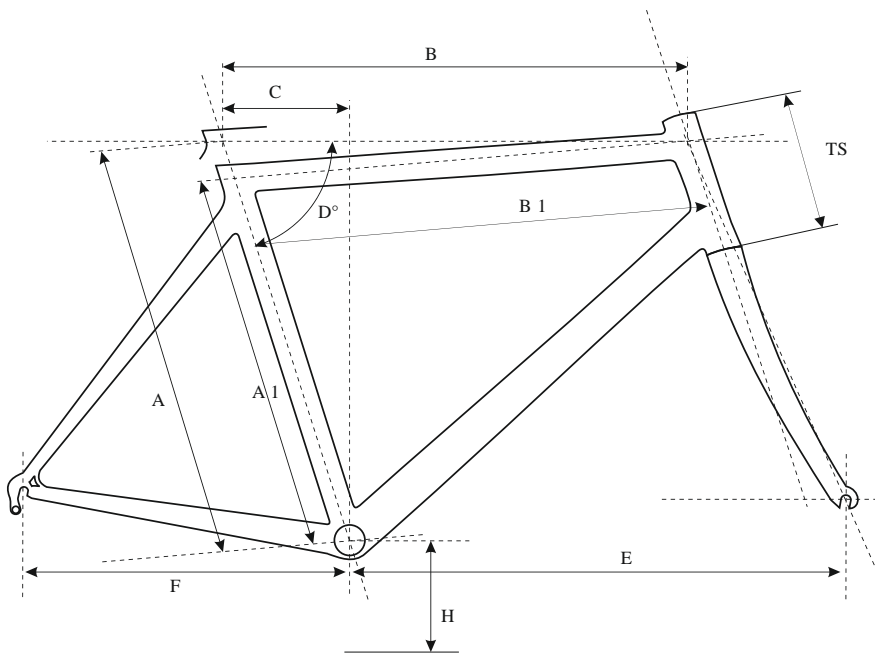

## SIZE CHART 2019

I seguenti telai Somec sono costruiti artigianalmente e su misura. La tabella indica esempi di misure.

The following Somec frames are hand-made and custom made. The geometry sheet below shows some examples of sizes.

A	A 1	B	D	C	TS	H	E	F
	Sloping							
47,0	44,0	50,5	75,0°	12,6	11,7	27,0	57,0	41,0
48,0	45,0	51,5	74,5°	13,2	11,7	26,5	57,2	41,0
49,0	46,0	52,0	74,5°	13,5	12,4	26,5	57,8	41,0
50,0	47,0	53,0	74,5°	13,8	13,3	26,5	58,0	41,0
51,0	48,0	53,5	74,0°	14,0	14,2	26,5	58,2	41,0
52,0	49,0	54,5	74,0°	14,8	14,8	26,5	58,7	41,0
53,0	50,0	54,5	74,0°	15,0	15,8	26,5	58,7	41,0
54,0	51,0	55,5	73,5°	15,3	16,8	26,5	59,0	41,0
55,0	52,0	56,0	73,5°	16,1	16,8	26,5	59,3	41,0
56,0	53,0	57,0	73,0°	16,3	17,8	26,5	59,8	41,2
57,0	54,0	57,5	73,0°	16,6	18,8	26,5	60,0	41,2
58,0	55,0	58,0	73,0°	17,4	19,8	26,5	60,5	41,2
59,0	56,0	59,0	72,5°	17,7	20,8	26,8	60,7	41,4
60,0	57,0	59,5	72,5°	18,0	21,8	26,8	61,0	41,4
61,0	58,0	60,0	72,5°	18,3	22,6	26,8	61,4	41,4