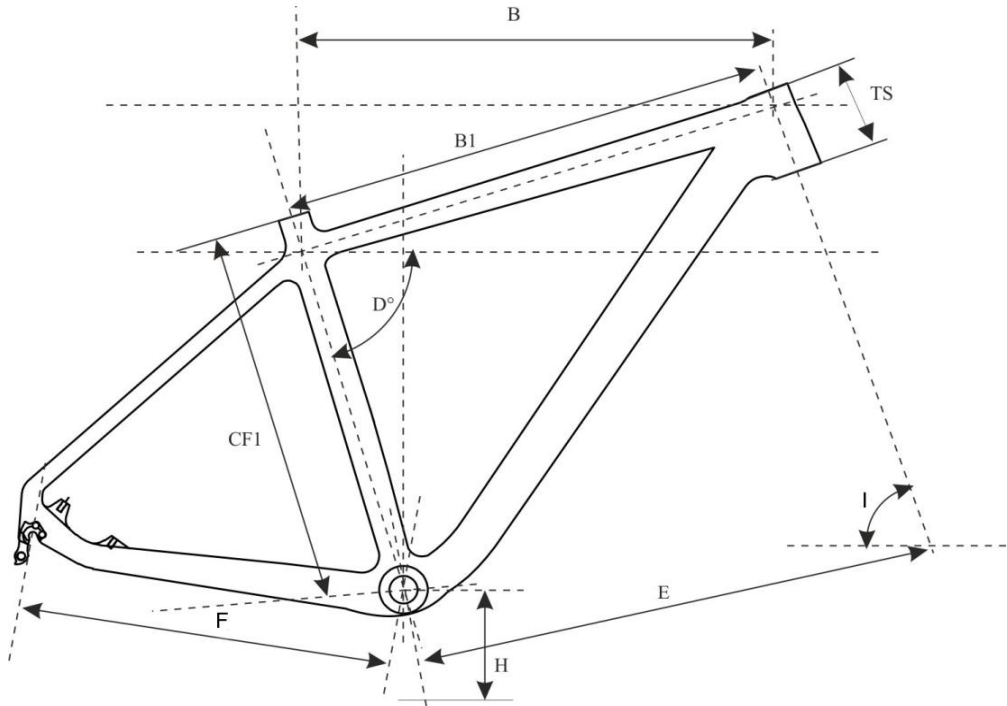

## 2020 SIZE CHART

		CF 1	B	D	F	E	TS	I
<b>1</b>	<b>15.5"</b>	39.5	58.0	72.5°	44.0	64.5	10.0	69.5°
<b>2</b>	<b>17.5"</b>	44.0	60.0	72.5°	44.0	66.5	10.5	69.5°
<b>3</b>	<b>19"</b>	48.5	62.0	72.5°	44.0	68.5	11.0	69.5°
<b>4</b>	<b>21"</b>	53.5	64.0	72.5°	44.0	70.5	11.5	69.5°