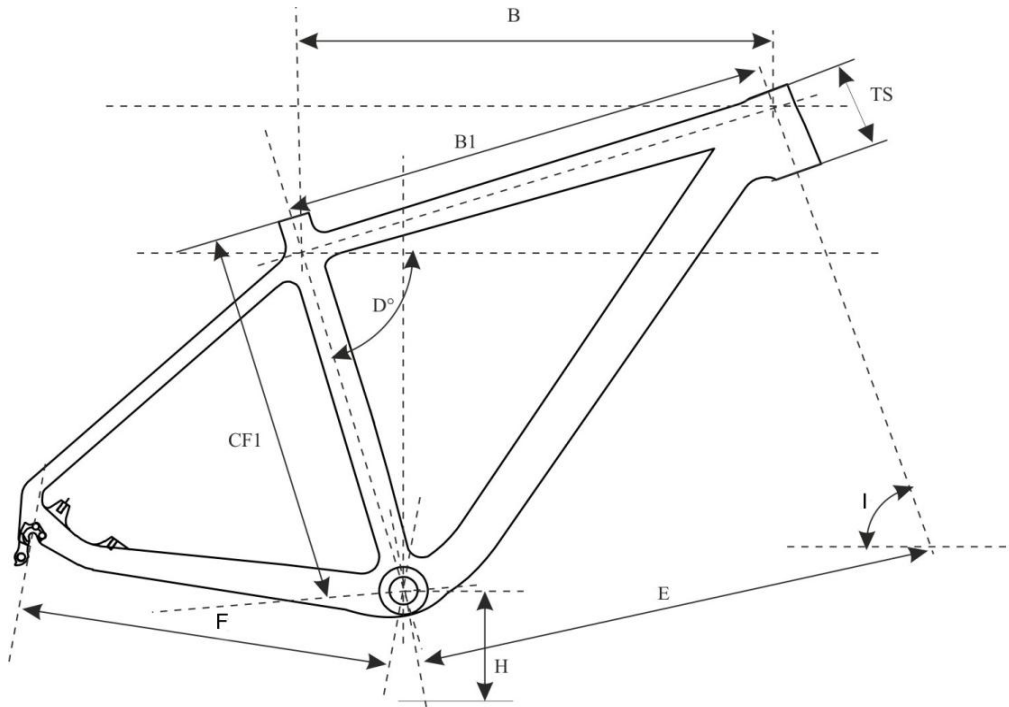

TUMAN

SIZE CHART 2019

		CF1	B	D	F	E	TS	I
1	15.5"	39.5	58.0	72.5°	44.0	64.5	10.0	69.5°
2	17.5"	44.0	60.0	72.5°	44.0	66.5	10.5	69.5°
3	19"	48.5	62.0	72.5°	44.0	68.5	11.0	69.5°
4	21"	53.5	64.0	72.5°	44.0	70.5	11.5	69.5°