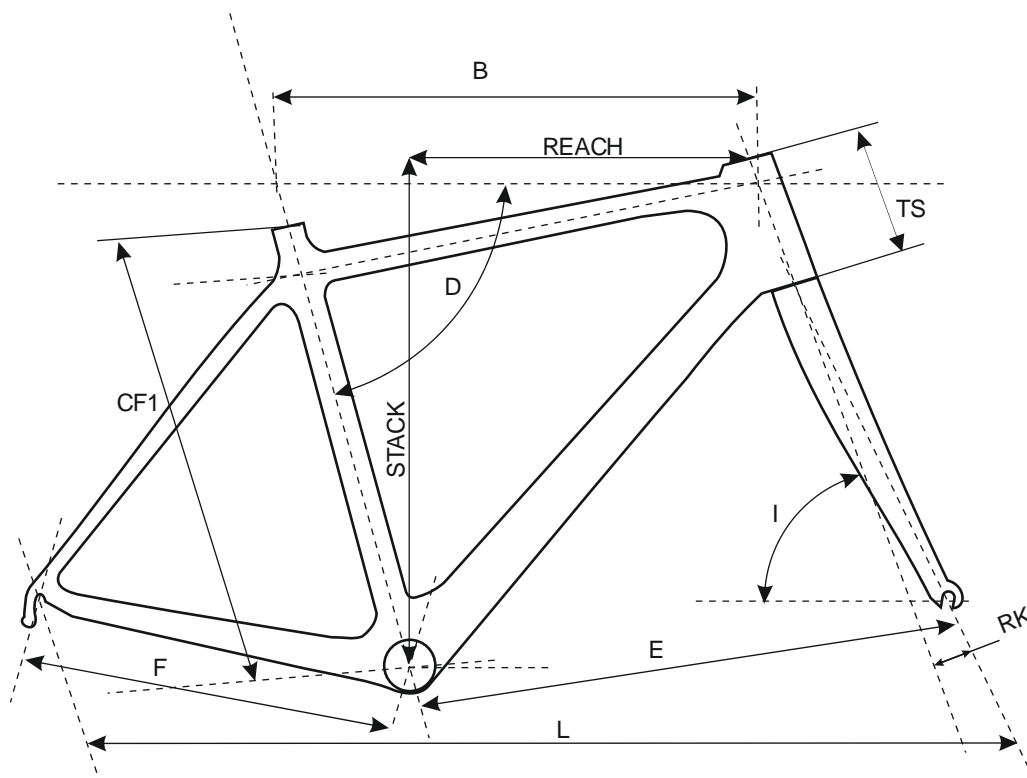

XTRM

SIZE CHART 2019

	CF 1	B	TS	D°	I°	F	E	L	RK	STACK	REACH
1	48	51.0	11.0	74.7	71.5	40.5	57.0	96.3	45	51.2	37.0
2	50	52.2	11.5	74.4	72.0	40.5	57.5	96.8	45	53.2	37.7
3	52	53.5	12.5	74.0	72.6	40.5	58.0	97.4	45	52.7	38.4
4	54	54.7	14.0	73.8	72.9	40.5	58.6	98.0	45	54.2	39.0
5	56	56.0	15.5	73.6	73.0	40.5	59.5	99.0	45	57.0	39.5
6	58	57.5	17.5	73.2	73.2	40.5	60.5	100.0	45	57.7	40.0
7	60	59.0	19.5	72.9	73.3	40.5	61.7	101.5	45	59.6	40.8