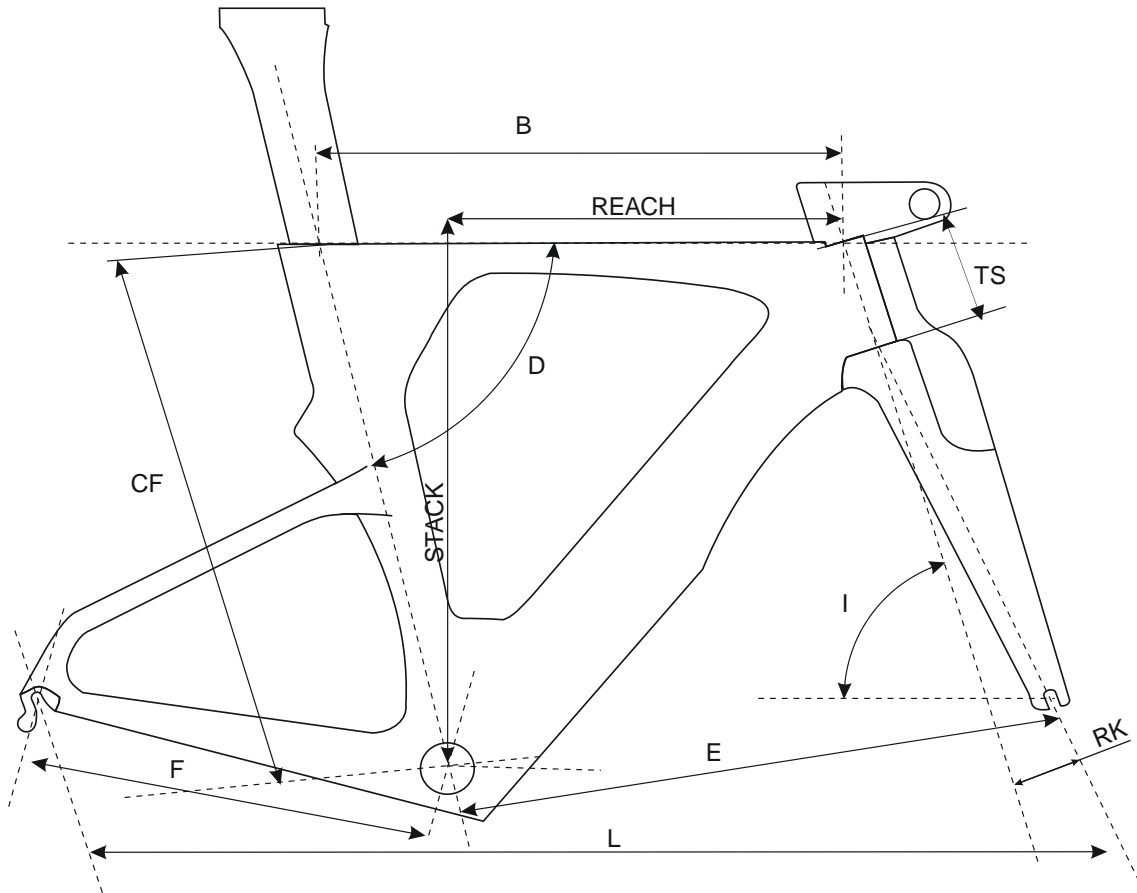

THH-77

2020 SIZE CHART

| | CF | B | TS | D° | I | F | E | L | RK | STACK | REACH |
|----------|------|------|------|------|------|------|------|-------|----|-------|-------|
| 1 | 50.5 | 48.0 | 10.0 | 77.0 | 70.3 | 39.5 | 57.0 | 95.4 | 45 | 49.9 | 36.5 |
| 2 | 52.5 | 50.5 | 11.5 | 77.0 | 71.5 | 39.5 | 58.6 | 97.0 | 45 | 51.8 | 38.5 |
| 3 | 54.9 | 53.0 | 14.0 | 77.0 | 72.0 | 39.5 | 60.9 | 99.3 | 45 | 54.3 | 40.5 |
| 4 | 57.7 | 56.0 | 16.5 | 77.0 | 72.5 | 39.5 | 63.6 | 102.1 | 45 | 56.9 | 42.9 |