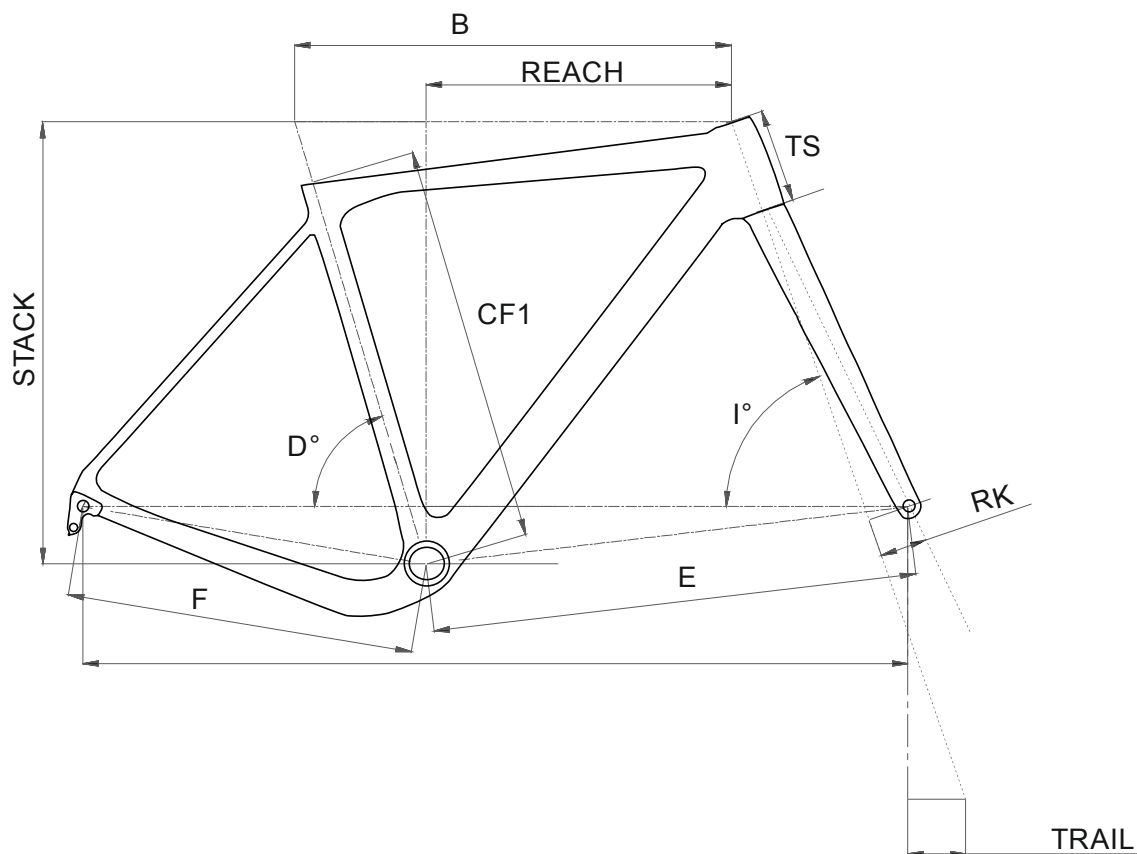

MULTISTRADA K

SIZE CHART

	CF 1	B	TS	D°	I°	F	E	L	RK	STACK	REACH	TRAIL
1	44	52.0	11.0	74.0	70.0	42.5	59.0	100.5	50	53.0	37.0	72.5
2	48	53.5	12.0	73.5	71.0	42.5	59.5	101.0	50	54.5	37.5	66.5
3	50	55.0	14.0	73.0	71.5	42.5	60.0	101.5	50	56.5	38.0	65.5
4	55	57.5	17.5	72.5	72.0	42.5	61.5	103.0	50	60.0	38.5	60.4
5	58	59.5	20.5	72.5	72	42.5	63.5	105.0	50	63.0	40.0	60.4