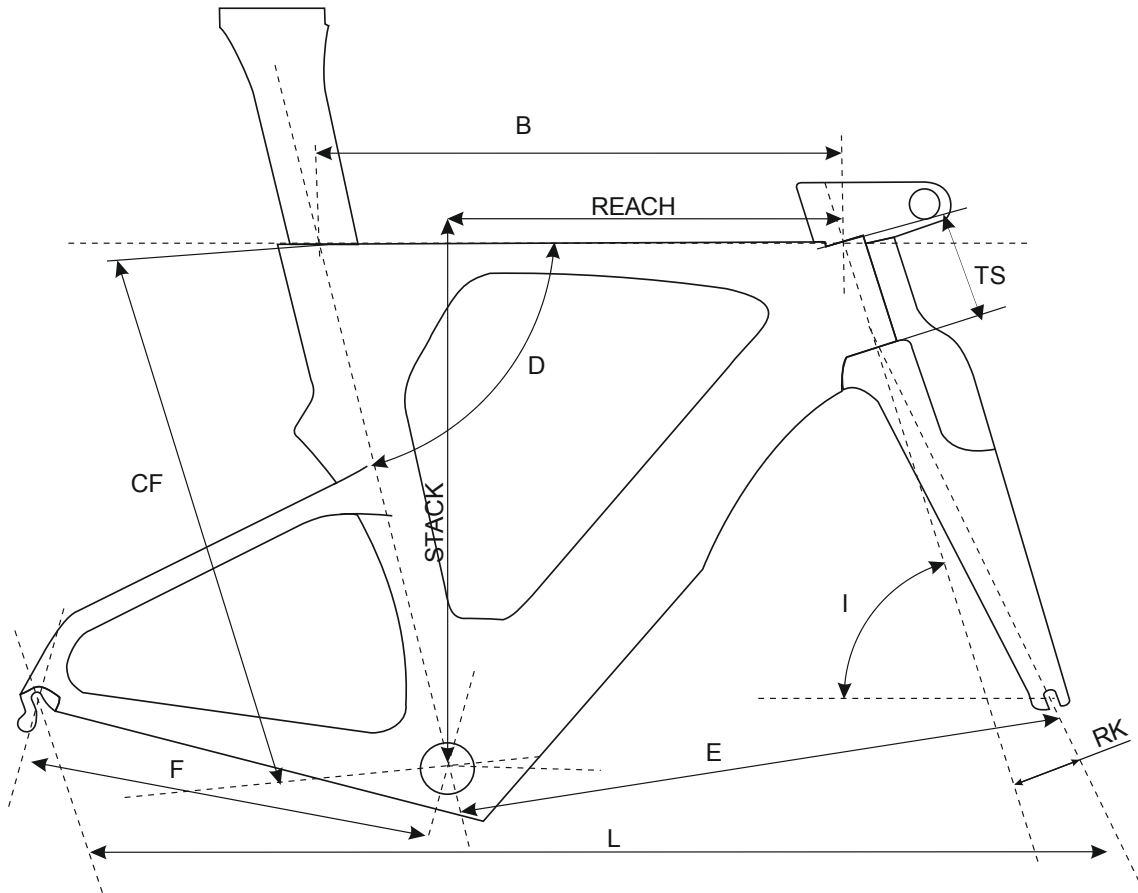

THH-77

SIZE CHART

	CF	B	TS	D°	I	F	E	L	RK	STACK	REACH
1	50.5	48.0	10.0	77.0	70.3	39.5	57.0	95.4	45	49.9	36.5
2	52.5	50.5	11.5	77.0	71.5	39.5	58.6	97.0	45	51.8	38.5
3	54.9	53.0	14.0	77.0	72.0	39.5	60.9	99.3	45	54.3	40.5
4	57.7	56.0	16.5	77.0	72.5	39.5	63.6	102.1	45	56.9	42.9